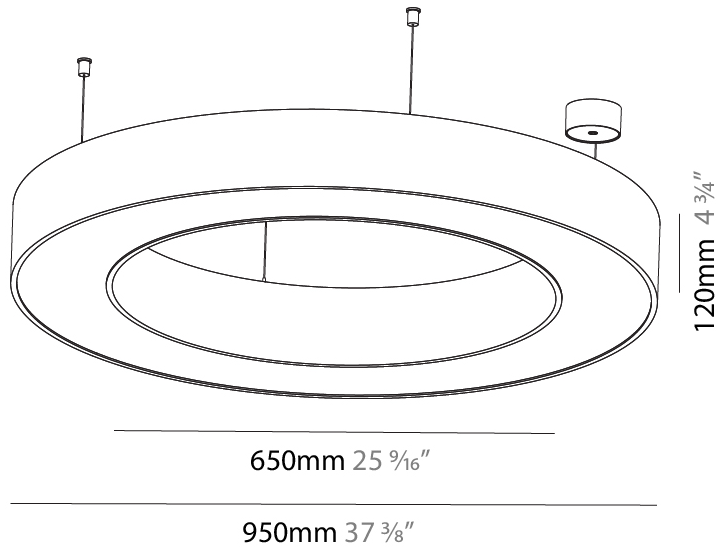

GENERAL

Series: Glorious
Subseries: Glorious
Brand: Prolicht
Division: Architectural
Mounting Type: Suspension
Mounting Location: Ceiling
Subcategory: Ambient

PHYSICAL

Shape: Round
Diameter (mm): 950
Diameter (in): 37 ³/₈
Height (mm): 120
Height (in): 4 ³/₄
Max. Overall Height (mm): 2120
Max. Overall Height (in): 83 ⁷/₁₆
Light Distribution: Direct / Indirect
Weight (kg): 10.395
Weight (lbs): 22.92
Diffuser: [PMMA - Opal or Micro-Prism](#)
Fixture Finish: [SSR / BKV / CWI / CRY / HAB / LAG / UFT / ITA / RUA / RUR / MIC / FTG / MYG / TWT / LOD / PUS / FRO / FUP / KIA / POP / BLS / SPG / MEY / GOH / GUM / CHC / COM / ABZ / JAG / OBR / MOS / ROR](#)
Fixture Material: Aluminum

ELECTRICAL

Lamp Type: LED (Zhaga Standard)
Input Wattage (W): 58.5
Total Output Wattage (W): 52 / 41.6 (3500K)
Dimming: [Non-Dimming / Phase Dimming (120Vac only) / 0-10V Dimming](#)
Driver Included: Yes
Driver Location: Integrated
Driver Type: Constant Current
Driver Class: Class 2
Input Voltage (V): 120 - 277
Constant Current (mA): 350 / 900/400 (3500K)

LED

[Color Temperature (°K): 3000 / 3500 / 4000](#)
Max. Delivered Lumen (lm): 4150 / 4302 / 4390 Direct / 1850/ 1911 / 150
CRI: >80 CRI
Efficiency (%): 69
Lamp Life (hrs): 50000

OPTICAL

RATINGS AND CERTIFICATIONS

Certified By: Certified for North American Standards
IP rating: IP20

PROJECT
TYPE
SPECIFIER
QUANTITY
DATE