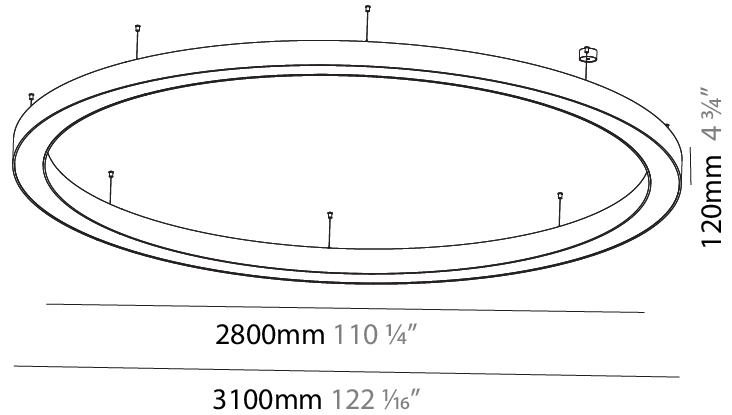

GENERAL

Series: Glorious
Subseries: Glorious
Brand: Prolicht
Division: Architectural
Mounting Type: Suspension
Mounting Location: Ceiling
Subcategory: Ambient

PHYSICAL

Shape: Round
Diameter (mm): 3100
Diameter (in): 122 1/16
Depth (mm): 120
Depth (in): 4 3/4
Max. Overall Height (mm): 2120
Max. Overall Height (in): 83 7/16
Light Distribution: Direct / Indirect
Weight (kg): 40.905
Weight (lbs): 90.18
Diffuser: PMMA - Opalor Micro-Prism
Fixture Finish: SSR / BKV / CWI / CRY / HAB / LAG / UFT / ITA / RUA / RUR / MIC / FTG / MYG / TWT / LOD / PUS / FRO / FUP / KIA / POP / BLS / SPG / MEY / GOH / GUM / CHC / COM / ABZ / JAG / OBR / MOS / ROR
Fixture Material: Aluminum

ELECTRICAL

Lamp Type: LED (Zhaga Standard)
Input Wattage (W): 240
Total Output Wattage (W): 192 / 153.6 (3500K)
Dimming: Non-Dimming / Phase Dimming (120Vac only) / 0-10V Dimming
Driver Included: Yes
Driver Location: Integrated
Driver Type: Constant Current - 120 / 277Vac
Driver Class: Class 2
Input Voltage (V): 120 - 277
Constant Current (MA): 350 / 800 (3500K)

LED

Color Temperature (°K): 3000 / 3500 / 4000
Max. Delivered Lumen (lm): 14770 / 15288 / 15600 Direct / 10220 / 10584 / 10800 Indirect
CRI: >80 CRI
Efficiency (%): 70
Lamp Life (hrs): 50000

OPTICAL

RATINGS AND CERTIFICATIONS

Certified By: Certified for North American Standards
IP rating: IP20

PROJECT
TYPE
SPECIFIER
QUANTITY
DATE