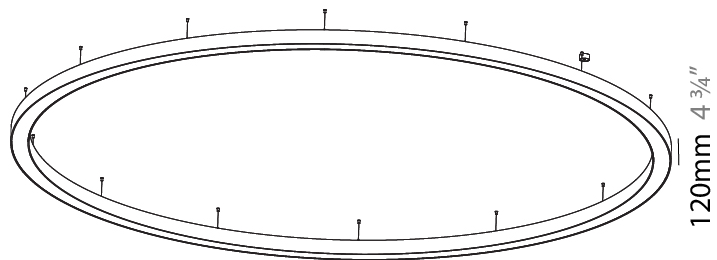

GENERAL

Series: Glorious
Subseries: Glorious
Brand: Prolight
Division: Architectural
Mounting Type: Suspension
Mounting Location: Ceiling
Subcategory: Ambient

PHYSICAL

Shape: Round
Diameter (mm): 5400
Diameter (in): 212 ⁵/₈
Depth (mm): 120
Depth (in): 4 ³/₄
Max. Overall Height (mm): 2120
Max. Overall Height (in): 83 ⁷/₁₆
Light Distribution: Direct
Weight (kg): 69.5
Weight (lbs): 152.9
Diffuser: PMMA - Opal or Micro-Prism
Fixture Finish: [SSR / BKV / CWI / CRY / HAB / LAG / UFT / ITA / RUA / RUR / MIC / FTG / MYG / TWT / LOD / PUS / FRO / FUP / KIA / POP / BLS / SPG / MEY / GOH / GUM / CHC / COM / ABZ / JAG / OBR / MOS / ROR](#)
Fixture Material: Aluminum

ELECTRICAL

Lamp Type: LED (Zhaga Standard)
Input Wattage (W): 280
Total Output Wattage (W): 224 / 179.2 (3500K)
Dimming: [Non-Dimming / Phase Dimming (120Vac only) / 0-10V Dimming](#)
Driver Included: Yes
Driver Location: Integrated
Driver Type: Constant Current
Driver Class: Class 2
Input Voltage (V): 120 - 277
Constant Current (MA): 350 / 1400 (3500K)

LED

[Color Temperature (°K): 3000 / 3500 / 4000](#)
Max. Delivered Lumen (lm): 25840 / 26754 / 27300
CRI: >80 CRI
Efficiency (%): 65
Lamp Life (hrs): 50000

OPTICAL

RATINGS AND CERTIFICATIONS

Certified By: Certified for North American Standards
IP rating: IP20