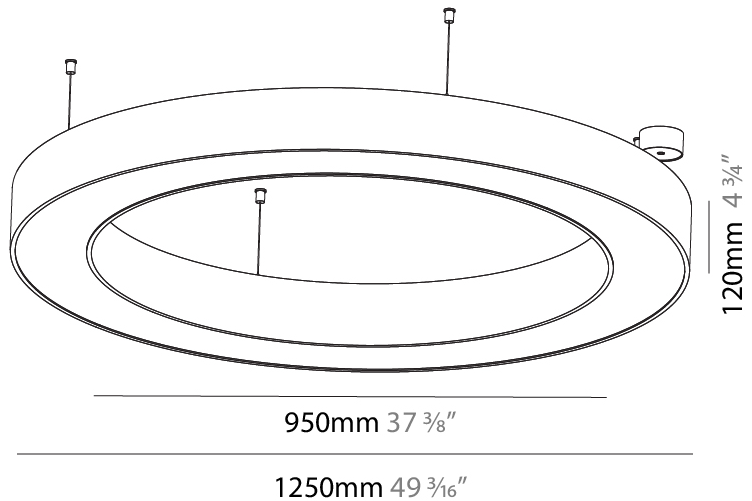

GENERAL

Series: Glorious
Subseries: Glorious
Brand: Prolicht
Division: Architectural
Mounting Type: Suspension
Mounting Location: Ceiling
Subcategory: Ambient

PHYSICAL

Shape: Round
Diameter (mm): 1250
Diameter (in): 49 ³/₁₆
Height (mm): 120
Height (in): 4 ³/₄
Max. Overall Height (mm): 2120
Max. Overall Height (in): 83 ⁷/₁₆
Light Distribution: Direct
Weight (kg): 12.847
Weight (lbs): 28.26
Diffuser: [PMMA - Opal or Micro-Prism](#)
Fixture Finish: [SSR / BKV / CWI / CRY / HAB / LAG / UFT / ITA / RUA / RUR / MIC / FTG / MYG / TWT / LOD / PUS / FRO / FUP / KIA / POP / BLS / SPG / MEY / GOH / GUM / CHC / COM / ABZ / JAG / OBR / MOS / ROR](#)
Fixture Material: Aluminum

ELECTRICAL

Lamp Type: LED (Zhaga Standard)
Input Wattage (W): 60
Total Output Wattage (W): 48 / 38.4 (3500K)
Dimming: [Non-Dimming / Phase Dimming (120Vac only) / 0-10V Dimming](#)
Driver Included: Yes
Driver Location: Integrated
Driver Type: Constant Current
Driver Class: Class 2
Input Voltage (V): 120 - 277
Constant Current (mA): 350 / 1200 (3500K)

LED

Color Temperature (°K): [3000 / 3500 / 4000](#)
Max. Delivered Lumen (lm): 5540 / 5733 / 5850
CRI: >80 CRI
Efficiency (%): 0.65
Lamp Life (hrs): 50000

OPTICAL

RATINGS AND CERTIFICATIONS

Certified By: Certified for North American Standards
IP rating: IP20