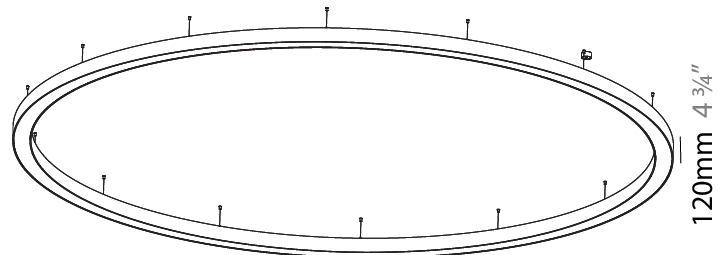

GENERAL

Series: Glorious
Subseries: Glorious
Brand: Prolight
Division: Architectural
Mounting Type: Suspension
Mounting Location: Ceiling
Subcategory: Ambient

PHYSICAL

Shape: Round
Diameter (mm): 5400
Diameter (in): 212 ⁵/₈
Height (mm): 120
Height (in): 4 ³/₄
Max. Overall Height (mm): 2120
Max. Overall Height (in): 83 ⁷/₁₆
Light Distribution: Direct / Indirect
Weight (kg): 71.452
Weight (lbs): 157.19
Diffuser: PMMA - Opal or Micro-Prism
Fixture Finish: SSR / BKV / CWI / CRY / HAB / LAG / UFT / ITA / RUA / RUR / MIC / FTG / MYG / TWT / LOD / PUS / FRO / FUP / KIA / POP / BLS / SPG / MEY / GOH / GUM / CHC / COM / ABZ / JAG / OBR / MOS / ROR
Fixture Material: Aluminum

ELECTRICAL

Lamp Type: LED (Zhaga Standard)
Input Wattage (W): 405
Total Output Wattage (W): 324 / 259.2 (3500K)
Dimming: Non-Dimming / Phase Dimming (120Vac only) / 0-10V Dimming
Driver Included: Yes
Driver Location: Integrated
Driver Type: Constant Current - 120 / 277Vac
Driver Class: Class 2
Input Voltage (V): 120 - 277
Constant Current (MA): 350 / 800/500 (3500K)

LED

Color Temperature (°K): 3000 / 3500 / 4000
Max. Delivered Lumen (lm): 25840 / 26754 / 27300 Direct / 19620 / 2031 / 20720 Indirect
CRI: >80 CRI
Efficiency (%): 70
Lamp Life (hrs): 50000

OPTICAL

RATINGS AND CERTIFICATIONS

Certified By: Certified for North American Standards
IP rating: IP20

PROJECT
TYPE
SPECIFIER
QUANTITY
DATE