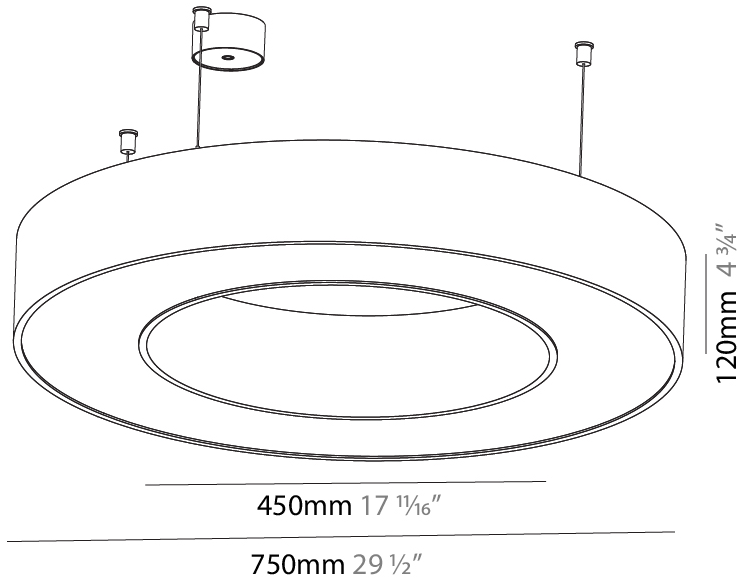

GENERAL

Series: Glorious
Subseries: Glorious
Brand: Prolicht
Division: Architectural
Mounting Type: Suspension
Mounting Location: Ceiling
Subcategory: Ambient

PHYSICAL

Shape: Round
Diameter (mm): 750
Diameter (in): 29 1/2
Height (mm): 120
Height (in): 4 3/4
Max. Overall Height (mm): 2120
Max. Overall Height (in): 83 7/16
Light Distribution: Direct / Indirect
Weight (kg): 7.675
Weight (lbs): 16.9
Diffuser: PMMA - Opal or Micro-Prism
Fixture Finish: SSR / BKV / CWI / CRY / HAB / LAG / UFT / ITA / RUA / RUR / MIC / FTG / MYG / TWT / LOD / PUS / FRO / FUP / KIA / POP / BLS / SPG / MEY / GOH / GUM / CHC / COM / ABZ / JAG / OBR / MOS / ROR
Fixture Material: Aluminum

ELECTRICAL

Lamp Type: LED (Zhaga Standard)
Input Wattage (W): 45
Total Output Wattage (W): 40 / 32 (3500K)
Dimming: Non-Dimming / Phase Dimming (120Vac only) / 0-10V Dimming
Driver Included: Yes
Driver Location: Integrated
Driver Type: Constant Current
Driver Class: Class 2
Input Voltage (V): 120 - 277
Constant Current (mA): 350 / 600/400 (3500K)

LED

Color Temperature (°K): 3000 / 3500 / 4000
Max. Delivered Lumen (lm): 2770 / 2862 / 2920 Direct / 1380 / 1440 / 1470 Indirect
CRI: >80 CRI
Efficiency (%): 71
Lamp Life (hrs): 50000

OPTICAL

RATINGS AND CERTIFICATIONS

Certified By: Certified for North American Standards
IP rating: IP20