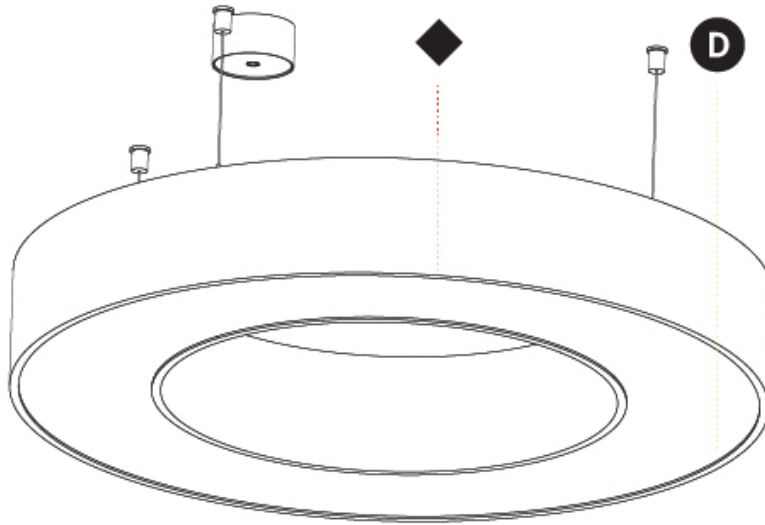

GLORIOUS SUSPENSION

A30297-

PROJECT

TYPE

SPECIFIER

QUANTITY

DATE