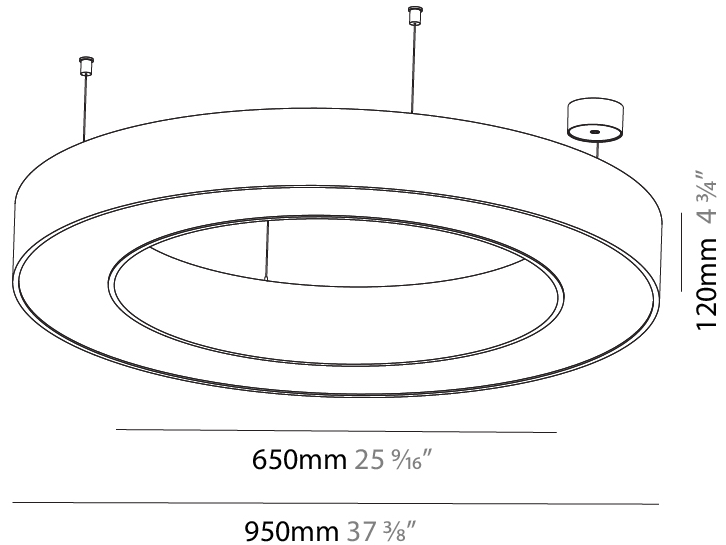

GENERAL

Series: Glorious
Subseries: Glorious
Brand: Prolicht
Division: Architectural
Mounting Type: Suspension
Mounting Location: Ceiling
Subcategory: Ambient

PHYSICAL

Shape: Round
Diameter (mm): 950
Diameter (in): 37 ⁷/₈
Height (mm): 120
Height (in): 4 ³/₄
Max. Overall Height (mm): 2120
Max. Overall Height (in): 83 ⁷/₁₆
Light Distribution: Direct
Weight (kg): 9.172
Weight (lbs): 20.22
Diffuser: [PMMA - Opal or Micro-Prism](#)
Fixture Finish: [SSR / BKV / CWI / CRY / HAB / LAG / UFT / ITA / RUA / RUR / MIC / FTG / MYG / TWT / LOD / PUS / FRO / FUP / KIA / POP / BLS / SPG / MEY / GOH / GUM / CHC / COM / ABZ / JAG / OBR / MOS / ROR](#)
Fixture Material: Aluminum

ELECTRICAL

Lamp Type: LED (Zhaga Standard)
Input Wattage (W): 45
Total Output Wattage (W): 36 / 28.8 (3500K)
Dimming: [Non-Dimming / Phase Dimming (120Vac only) / 0-10V Dimming](#)
Driver Included: Yes
Driver Location: Integrated
Driver Type: Constant Current
Driver Class: Class 2
Input Voltage (V): 120 - 277
Constant Current (MA): 350 / 900 (3500K)

LED

[Color Temperature (°K): 3000 / 3500 / 4000](#)
Max. Delivered Lumen (lm): 4150 / 4302 / 4390
CRI: >80 CRI
Efficiency (%): 65
Lamp Life (hrs): 50000

OPTICAL

RATINGS AND CERTIFICATIONS

Certified By: Certified for North American Standards
IP rating: IP20