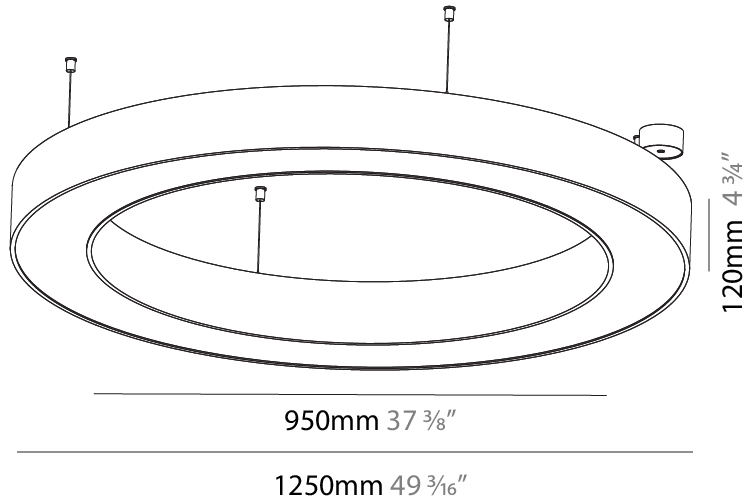

GENERAL

Series: Glorious
Subseries: Glorious
Brand: Prolicht
Division: Architectural
Mounting Type: Suspension
Mounting Location: Ceiling
Subcategory: Ambient

PHYSICAL

Shape: Round
Diameter (mm): 1250
Diameter (in): 49 7/16
Height (mm): 120
Height (in): 4 3/4
Max. Overall Height (mm): 2120
Max. Overall Height (in): 83 7/16
Light Distribution: Direct / Indirect
Weight (kg): 13.475
Weight (lbs): 29.70
Diffuser: [PMMA - Opal or Micro-Prism](#)
Fixture Finish: [SSR / BKV / CWI / CRY / HAB / LAG / UFT / ITA / RUA / RUR / MIC / FTG / MYG / TWT / LOD / PUS / FRO / FUP / KIA / POP / BLS / SPG / MEY / GOH / GUM / CHC / COM / ABZ / JAG / OBR / MOS / ROR](#)
Fixture Material: Aluminum

ELECTRICAL

Lamp Type: LED (Zhaga Standard)
Input Wattage (W): 90
Total Output Wattage (W): 72 / 57.6 (3500K)
Dimming: [Non-Dimming / Phase Dimming (120Vac only) / 0-10V Dimming](#)
Driver Included: Yes
Driver Location: Integrated
Driver Type: Constant Current
Driver Class: Class 2
Input Voltage (V): 120 - 277
Constant Current (MA): 350 / 1200/600 (3500K)

LED

[Color Temperature (°K): 3000 / 3500 / 4000](#)
Max. Delivered Lumen (lm): 5540 / 5733 / 5850 Direct / 3830 / 3969 / 4050 Indirect
CRI: >80 CRI
Efficiency (%): 68
Lamp Life (hrs): 50000

OPTICAL

RATINGS AND CERTIFICATIONS

Certified By: Certified for North American Standards
IP rating: IP20